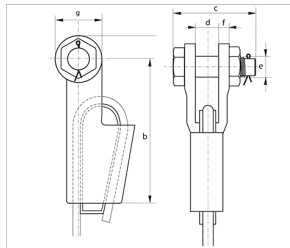

Green Pin® Open Wedge Socket BN

The Green Pin® Open Wedge Socket BN is an open wedge socket with a safety bolt. The socket offers a double safety (split pin and safety bolt) which prevents accidental unscrewing of the pin. The socket is made from high tensile steel, while galvanization ensures its long-term durability. The Green Pin® Open Wedge Socket BN is available for wire rope with a diameter from 7-8 up to 40-42 mm.

Highlights

- Double safety (cotter pin & safety bolt)
- High tensile steel
- Galvanization assures long-term durability
- Superior stock availability of 99%
- Reliable Green Pin® quality and support