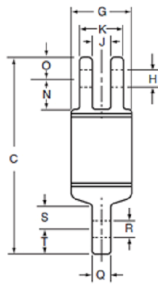

SBS Swivel Jaw & Eye

Safety factor 5 to 1.

All jaws complete with bolts.

Positively and permanently sealed.

Individually proof tested to twice Working Load Limit.

NATA Test Certificate issued.

Also available in Hook and Eye and Hook and Jaw configurations, all Hooks come complete with safety catches.

Nobles SBS Swivels available to 85 tonne capacity.

Product Specifications

Name	ITEM #	WLL (tonnes)	G (mm)	K (mm)	J (mm)	H (mm)	Q (mm)	R (mm)	T (mm)	S (mm)	C (mm)	N (mm)	O (mm)	Weight (kg)
AS2318 3.0t Nobles SBS Jaw & Eye Sealed Bearing Swivel	25552	3	76	41	19	19	19	23	25	29	224	33	25	4.1
AS2318 5.0t Nobles SBS Jaw & Eye Sealed Bearing Swivel	25211	5	81	57	25	22	25	32	32	32	267	41	29	6.2
AS2318 8.5t Nobles SBS Jaw & Eye Sealed Bearing Swivel	25505	8.5	102	71	40	30	32	36	38	41	341	54	35	11.3
AS2318 10.0t Nobles SBS Jaw & Eye Sealed Bearing Swivel - DRG# SS014	25363	10	114	86	44	38	43	43	48	70	438	89	44	19.7
AS2318 16.0t Nobles SBS Jaw & Eye Sealed Bearing Swivel - DRG# SS010	25432	15	127	86	44	38	49	52	54	70	471	89	44	27.7
AS2318 25.0t Nobles SBS Jaw & Eye Sealed Bearing Swivel	25496	25	152	114	51	52	57	59	60	98	532	94	60	61
AS2318 35.0t Nobles SBS Jaw & Eye Sealed Bearing Swivel	25521	35	165	114	51	52	57	59	60	98	532	94	60	68
AS2318 42.5t Nobles SBS Jaw & Eye Sealed Bearing Swivel - DRG# SS020	25247	45	178	127	64	59	64	64	76	102	641	102	76	102